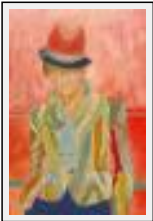

"rayures"

Size (HxW) : 81x54 cm (25 M)
Style : Expressionism / Tech. : Oil on canvas
Theme : Portrait / Category : Painting
Year : 2004