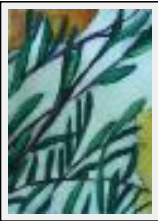

Year : 2009

2008

"Mon oncle"

Size (HxW) : 55x45 cm

Style : Figurative Style / Tech. : Oil on linen

Theme : Portrait / Category : Painting

Year : 2008

"Feuilles"