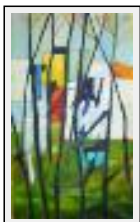

"D'air et de blanc"

Size (HxW) : 50x30 cm

Style : Figurative Style / Tech. : Oil on linen

Theme : Nature / Category : Painting

Year : 2009