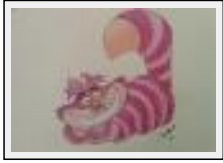

Color pencil

"Chat de Cheshire"

Size (HxW) : 21x30 cm

Style : realism / Tech. : Coloured pencils on paper

Theme : Character / People / Category : Drawing

Year : 2014

Desc. : Alice in Wonderland - Cheshire Cat