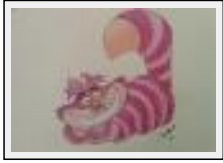

"Maki Catta"

Size (HxW) : 32x24 cm Framed
Style : realism / Tech. : Pastel
Theme : Animals & pets / Category : Pyrography
Year : 2016
Desc. : Maki Catta

"Poisson Clown"

Size (HxW) : 30x21 cm Framed
Style : Figurative Style / Tech. : Pastel on paper
Theme : Animals & pets / Category : Pyrography
Year : 2017
Desc. : clown fish

Color pencil

"Chat de Cheshire"

Size (HxW) : 21x30 cm

Style : realism / Tech. : Coloured pencils on paper

Theme : Character / People / Category : Drawing

Year : 2014

Desc. : Alice in Wonderland - Cheshire Cat