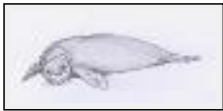

"Phoque moine des Caraïbes"

Size (HxW) : 7x17 cm

Style : realism / Tech. : Pencil on paper

Theme : Animals & pets / Category : Drawing

Year : 2002

Desc. : Dessin au graphite