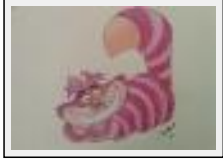

Theme : Character / People / Category : Drawing

Year : 2010

Desc. : Draw with Marker Pen

"Iguane"

Size (HxW) : 21x30 cm

Style : realism / Tech. : Ink on paper

Theme : Animals & pets / Category : Drawing

Year : 2012

Desc. : iguane with marker pen

"L'avocat"

Size (HxW) : 30x21 cm

Style : Fantasy / Tech. : India ink on paper

Theme : - / Category : Drawing

Year : 2009

Desc. : Reproduction réalisée aux feutres à alcool

Color pencil

"Chat de Cheshire"

Size (HxW) : 21x30 cm

Style : realism / Tech. : Coloured pencils on paper

Theme : Character / People / Category : Drawing

Year : 2014

Desc. : Alice in Wonderland - Cheshire Cat

"Mélusine"