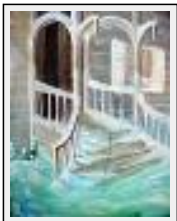

"le perron"

Size (HxW) : 41x33 cm (6 F)

Style : Figurative Style / Tech. : Oil on canvas

Theme : Landscape / Category : Painting

Sold

Year : 1996

Desc. : perron sous la neige