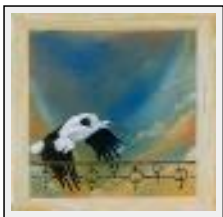

"cigogne 2"

Size (HxW) : 30x30 cm

Style : realism / Tech. : Oil on canvas

Theme : Animals & pets / Category : Painting

Sold

Year : 2007

Desc. : cigogne au travers d'une fenetre - Prix du jury au salon Villefranche d'Alliers