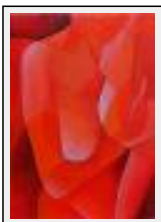

Style : Expressionism / Tech. : Oil on canvas

Theme : nudes / Category : Painting

Sold

Year : 2010

"Pudeur"

Size (HxW) : 73x54 cm (20 P)

Style : Expressionism / Tech. : Oil on canvas

Theme : nudes / Category : Painting