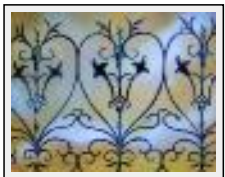

Size (HxW) : 60x20 cm

Style : realism / Tech. : Oil on canvas

Theme : Animals & pets / Category : Painting

Sold

Year : 2007

Desc. : Passage de zebre

"Matiere grise"

Size (HxW) : 40x50 cm