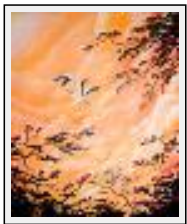

"Partir"

Size (HxW) : 60x50 cm

Style : Figurative Style / Tech. : Oil on linen

Theme : Landscape / Category : Painting

Sold

Year : 2007

Desc. : Partir ailleurs