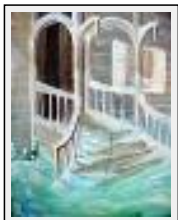

"le perron"

Size (HxW) : 41x33 cm (6 F)

Style : Figurative Style / Tech. : Oil on canvas

Theme : Landscape / Category : Painting

Sold

Year : 1996

Desc. : perron sous la neige