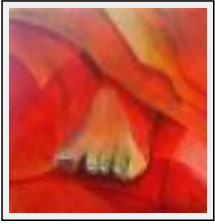

"Nu...pied"

Size (HxW) : 30x30 cm

Style : Figurative Style / Tech. : Oil on canvas

Theme : nudes / Category : Painting

Year : 2009

Desc. : Suite à la sanguine "pied et main"