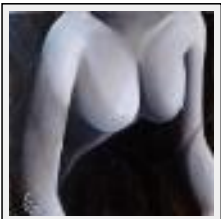

"Ombres et lumieres"

Size (HxW) : 40x40 cm

Style : Expressionism / Tech. : Oil on canvas

Theme : nudes / Category : Painting

Sold

Year : 2010