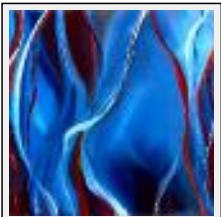

"Petites volutes"

Size (HxW) : 30x30 cm

Style : Abstract / Tech. : Oil on linen

Theme : Dish / Category : Painting

Sold

Year : 2014