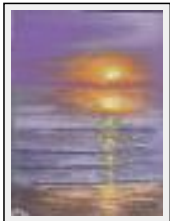

"Soir d'été"

Size (HxW) : 32x24 cm Framed

Style : Figurative Style / Tech. : Pastel

Theme : Land and sea / Category : Pyrography

Year : 2009

Desc. : Reflections of a sunset over the sea on a summer evening (reserved)