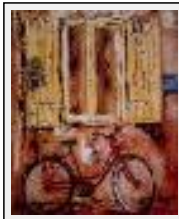

"LA BICYCLETTE"

Size (HxW) : 46x38 cm (8 F)

Style : realism / Tech. : Oil

Theme : Landscape / Category : Painting

Year : 2007