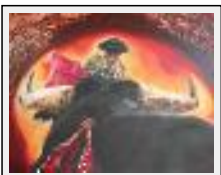

Sold

"FACE A FACE"

Size (HxW) : 81x100 cm (40 F)

Style : Figurative Style / Tech. : Oil on linen

Theme : Character / People / Category : Painting

Sold

Year : 2005

"HABIT ROUGE"