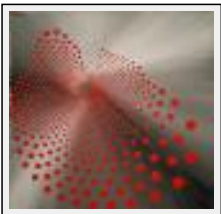

"Infini rouge"

Size (HxWxP) : 60x60x2 cm

Style : Abstract / Tech. : Acrylic on canvas

Theme : Not figurative / Category : Painting

Year : 2009

Desc. : Space