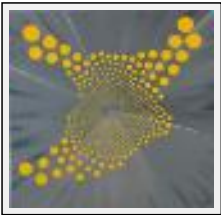

"Infini jaune"

Size (HxWxP) : 60x60x2 cm

Style : Abstract / Tech. : Acrylic on canvas

Theme : Not figurative / Category : Painting

Year : 2009

Desc. : Space