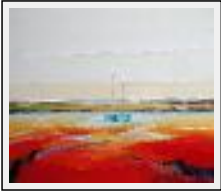

"sable pourpre"

Size (HxWxP) : 46x55x2 cm (10 F)
Style : Figurative Style / Tech. : Oil on linen
Theme : Seascapes / Category : Painting
Year : 2009