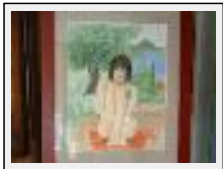

"timide au soleil"

Size (HxW) : 40x50 cm Framed

Style : realism / Tech. : Watercolour on paper

Theme : Character / People / Category : Painting

Price : Euros 90

Year : 2007