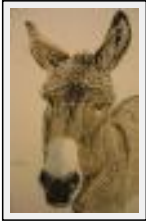

"CADICHON 2"

Size (HxW) : 65x40 cm

Style : Figurative Style / Tech. : Watercolour on paper

Theme : Animals & pets / Category : Painting

Year : 2009