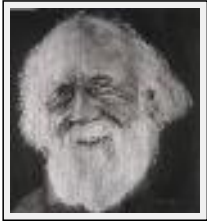

"HUBERT"

Size (HxW) : 65x50 cm (15 P)

Style : Figurative Style / Tech. : Watercolour on paper

Theme : Portrait / Category : Painting