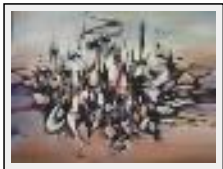

"Marseille"

Size (HxW) : 45x61 cm

Style : Fantasy / Tech. : Oil on canvas

Theme : Mindscapes / Category : Painting

Year : 2008