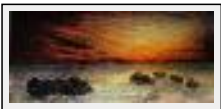

"Celtiques"

Size (HxW) : 50x100 cm

Style : Figurative Style / Tech. : Oil on linen

Theme : Land and sea / Category : Painting

Price : Euros 1100

Year : 2007

Desc. : Celtic ruins