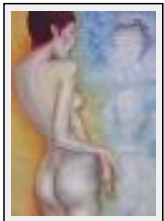

"regard sur soi"

Size (HxW) : 80x60 cm

Style : Figurative Style / Tech. : Oil on linen

Theme : nudes / Category : Painting

Year : 2005