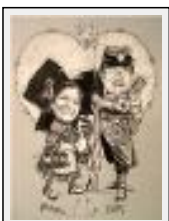

"1914 Poilu et Cantinière Portraits Caricatures"

Size (HxW) : 42x29 cm

Style : Fantasy / Tech. : Pastel on paper

Theme : Story / Category : Drawing

Year : 1914

Desc. : World War 1914-1918