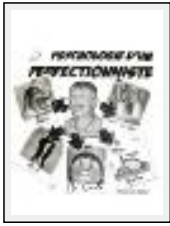

"Logistique - dessin humoristique"

Size (HxW) : 42x29 cm

Style : Fantasy / Tech. : Pastel on paper

Theme : Character / People / Category : Drawing

Desc. : The subject is a logistician and a perfectionist. His present of humor was commanded me to crown a life of labour shared between his family and its work. The drawing resumes the elements of its life such a pictorial biography.