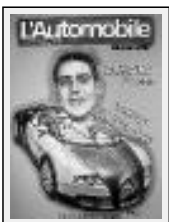

"L'AUTOMOBILE Magazine Caricature"

Size (HxW) : 42x29 cm

Style : Fantasy / Tech. : Pastel

Theme : Car / Category : Drawing

Year : 2007

Desc. : Car Magazine