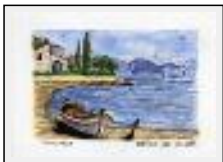

"TAMARIS"

Size (HxW) : 13x18 cm Framed
Style : realism / Tech. : Watercolour
Theme : Seascapes / Category : Painting
Year : 2008
Desc. : TAMARIS -Toulon - 83 France