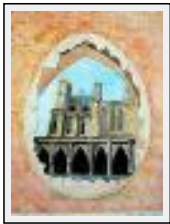

"Ecllosion de la Cathédrale de BEZIERS"

Size (HxWxP) : 60x50x2 cm Framed
Style : realism / Tech. : Watercolour
Theme : Imagination / Category : Painting
Year : 2007
Desc. : Blossoming of the Cathedral of BEZIERS