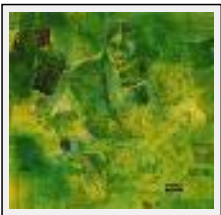

"Tisserande d'Oxchuc"

Size (HxW) : 120x120 cm

Style : Figurative Style / Tech. : mixed

Theme : Imagination / Category : Painting

Price : Euros 1700

Year : 2003

Desc. : allegory in Chiapas