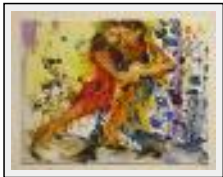

"El indio"

Size (HxW) : 30x40 cm Framed
Style : Expressionism / Tech. : Oil
Theme : Character / People / Category : Painting
Price : Euros 250
Year : 2006