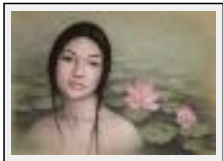

"Fleur de lotus"

Size (HxW) : 42x56 cm
Style : realism / Tech. : Pastel
Theme : Oriental / Category : Drawing
Sold
Year : 2007