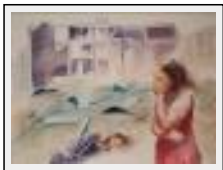

"Douleur"

Size (HxW) : 55x73 cm

Style : Figurative Style / Tech. : Watercolour

Theme : Character / People / Category : Painting

Price : Euros 250

Year : 2006