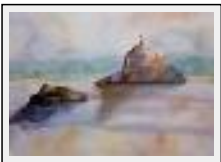

**"Irlande"**

Size (HxW) : 72x52 cm

Style : Figurative Style / Tech. : Watercolour on paper

Theme : Landscape / Category : Painting

Price : Euros 150

Year : 2001

**"Mont Saint-Michel"**

Size (HxW) : 45x60 cm Framed

Style : Figurative Style / Tech. : Watercolour on paper

Theme : Landscape / Category : Painting

Price : Euros 300

Year : 2002

**"Honfleur"**

Size (HxW) : 53x73 cm Framed

Style : Figurative Style / Tech. : Watercolour on paper