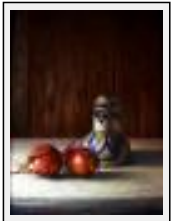

"nature morte d"

Size (HxW) : 66x54 cm

Style : realism / Tech. : Oil on canvas

Theme : Still life / Category : Painting

Year : 2006

Desc. : huile sur toile