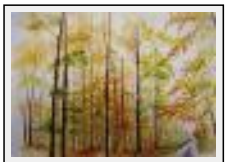

"Conte d'automne"

Size (HxW) : 30x40 cm

Style : realism / Tech. : Watercolour on paper

Theme : Landscape / Category : Painting

Price : Euros 80

Year : 2008

Desc. : Papier aquarelle - 300g - Grain fin