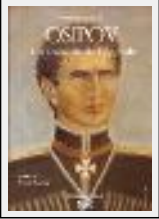

Year : 2009

Desc. : Tow children

---

**Book covers**

---

**"Couverture Osipov"**

Size (HxW) : 25x20 cm

Style : realism / Tech. : Acrylic on canvas