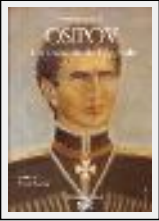

Style : Abstract / Tech. : Acrylic on canvas

Theme : Abstraction / Category : Painting

Price : Euros 1200

Year : 2017

Desc. : bears in the water with bubbles

Book covers

"Couverture Osipov"

Size (HxW) : 25x20 cm