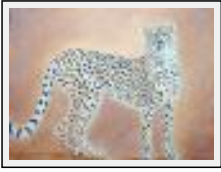

Size (HxW) : 60x80 cm

Style : realism / Tech. : Acrylic on canvas

Theme : Animals & pets / Category : Painting

Price : Euros 800

Year : 2015

Desc. : buffalo on a labyrinth setting

**"Cheetah III"**

Size (HxW) : 60x80 cm Framed