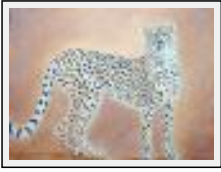

"Cheetah III"

Size (HxW) : 60x80 cm Framed

Style : realism / Tech. : Acrylic on canvas

Theme : Animals & pets / Category : Painting

Sold

Year : 2010

Desc. : Standing cheetah on gold background