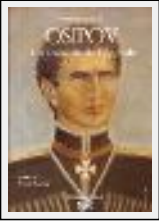

Book covers

"Couverture Osipov"

Size (HxW) : 25x20 cm

Style : realism / Tech. : Acrylic on canvas

Theme : Portrait / Category : Painting

Year : 2016

Desc. : book cover

"Projet couverture 3"