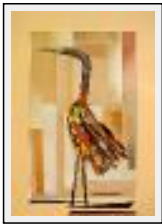

"Macareu"

Size (HxW) : 50x70 cm Framed

Style : Figurative Style / Tech. : Collage pasted over cardboard

Theme : Bird / Category : Collage or Joining

Sold

Year : 2004

Desc. : Magazine cutouts pasted on white cardboard and orange cardboard border