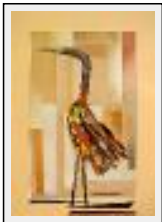

"Macareu"

Size (HxW) : 50x70 cm Framed

Style : Figurative Style / Tech. : Collage pasted over cardboard

Theme : Bird / Category : Collage or Joining

Sold

Year : 2004

Desc. : Magazine cutouts pasted on white cardboard and orange cardboard border