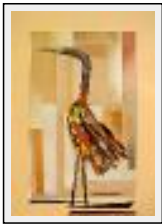

"Oiseau de Feu"

Size (HxW) : 70x50 cm Framed

Style : Figurative Style / Tech. : Collage pasted over cardboard

Theme : Bird / Category : Collage or Joining

Year : 2006

Desc. : Magazine cutouts pasted on cardboard and beige cardboard border