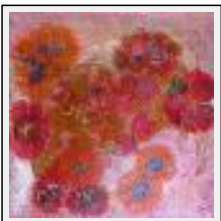

**"Pivoine"**

Size (HxW) : 40x40 cm Framed

Style : Impressionism / Tech. : Collage pasted over cardboard

Theme : Flower / Category : Collage or Joining

Year : 2011

Desc. : Magazine paper cut-outs patched on plywood. Framed