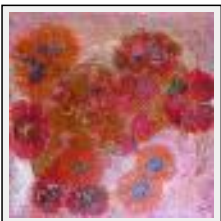

"Pivoine"

Size (HxW) : 40x40 cm Framed

Style : Impressionism / Tech. : Collage pasted over cardboard

Theme : Flower / Category : Collage or Joining

Year : 2011

Desc. : Magazine paper cut-outs patched on plywood. Framed