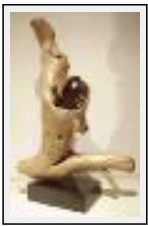

"L'AIGLE NOIR"

Size (HxWxP) : 42x40x30 cm - Weight : 2000 g

Style : Natural wood / Tech. : Driftwood

Theme : Animals & pets / Category : Sculpture

Price : Euros 750

Year : 2009

Desc. : Il a pris son envol, sans un bruit, furtif, semblant se cacher derrière un masque

"LA LOUTRE D'AMOUR"

Size (HxWxP) : 58x36x19 cm - Weight : 3000 g

Style : Natural wood / Tech. : Driftwood

Theme : Animals & pets / Category : Sculpture

Price : Euros 1500

Year : 2008

Desc. : Giving the heart, she looks at me, proud, under the light of searchlights