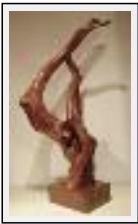

"CARESSE"

Size (HxWxP) : 72x20x25 cm - Weight : 4000 g

Style : Natural wood / Tech. : Driftwood

Theme : Escapes / Category : Sculpture

Price : Euros 1300

Year : 2007

Desc. : Strange touch, feelings of softness...