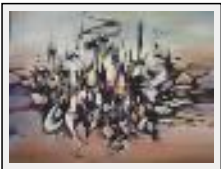

"Marseille"

Size (HxW) : 45x61 cm
Style : Fantasy / Tech. : Oil on canvas
Theme : Mindscapes / Category : Painting
Year : 2008