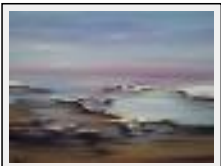

"Gateway For Sparta"

Size (HxW) : 45x61 cm

Style : Fantasy / Tech. : oil on strengthened canvas

Theme : Land and sea / Category : Painting

Sold

Year : 2010

"Grande Etude"

Size (HxW) : 40x50 cm