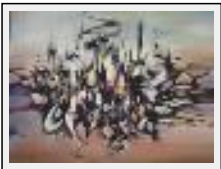

"Marseille"

Size (HxW) : 45x61 cm

Style : Fantasy / Tech. : Oil on canvas

Theme : Mindscapes / Category : Painting

Year : 2008