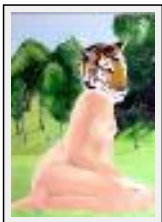

"Tigresse"

Size (HxW) : 90x66 cm

Style : surrealist / Tech. : Oil on canvas

Theme : Mindscapes / Category : Painting

Year : 2007

Desc. : Isn't the woman it not a tiger-cat for the man?