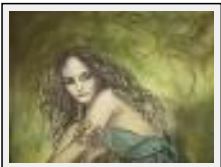

"PENSIVE"

Size (HxW) : 50x65 cm (15 P)
Style : realism / Tech. : Pastel
Theme : Portrait / Category : Drawing
Year : 2007