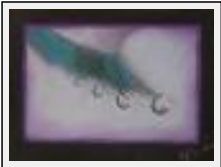

"PERLES"

Size (HxW) : 25x40 cm
Style : realism / Tech. : Pastel
Theme : Mindscapes / Category : Drawing
Year : 2007