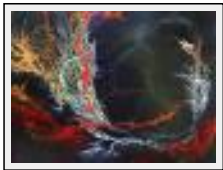

"Le nulle-part d'Olivier"

Size (HxW) : 89x116 cm (50 F)

Style : Abstract / Tech. : Oil on canvas

Theme : Cosmonaut / Category : Painting

Price : Euros 1500

Year : 2010

Desc. : Il est tard,l'Astronome aux veilles obstinées,sur sa tour dans le ciel où meurt le dernier bruit,cgerche des îles d'or,et le front dans la nuit regarde à l'infini blanchir des matinées.Sully Prud'homme. C'est sans prétention que j'ose adresser cette dédicace à Olivier Wertz étudiant Master 2 en Sciences Spatiales.Sa maman Danielle Bellefroid grande Artiste Peintre m'a fait découvrir l'Univers de son fiston,et aussi ses talents dans d'autres domaines.Grâce à Danielle une idée a germé dans mon esprit et "Le nulle part d'Olivier" est arrivé.Un Cosmos qu'il ignore,et qu'il ne découvrira jamais, ni par ses calculs mathématiques,ni par ses expérimentations scientifiques.Là!j'en suis certain.