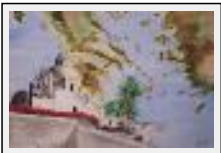

Desc. : on the send

"vieux gréements"

Size (HxW) : 29x42 cm

Style : realism / Tech. : Watercolour

Theme : Seascapes / Category : Painting

Price : Euros 350

Year : 2002

Desc. : In Belle Isle