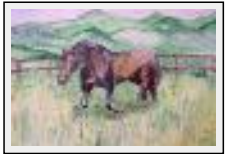

"Azureva seul"

Size (HxW) : 29x42 cm

Style : Figurative Style / Tech. : Watercolour

Theme : Nature / Category : Painting

Price : Euros 300

Year : 1999

Desc. : Azureva in Vosges