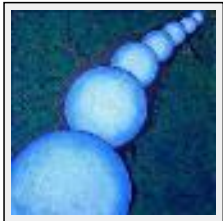

"alignment"

Size (HxW) : 70x70 cm

Style : Abstract / Tech. : mixed

Theme : Abstraction / Category : Painting

Year : 2005