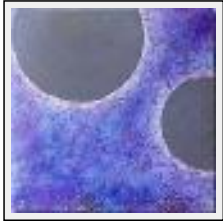

Year : 2005

"sphere"

Size (HxW) : 45x45 cm

Style : Abstract / Tech. : mixed

Theme : Abstraction / Category : Painting

Year : 2005

"spheres"

Size (HxW) : 45x45 cm