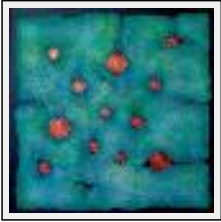

"spirals"

Size (HxW) : 70x70 cm

Style : Abstract / Tech. : mixed

Theme : Abstraction / Category : Painting

Year : 2005