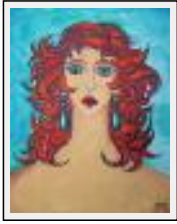

"Eliza"

Size (HxWxP) : 60x50x2 cm Framed - Weight : 2500 g
Style : Expressionism / Tech. : Acrylic on canvas
Theme : Portrait / Category : Painting
Price : Euros 1500
Year : 2009