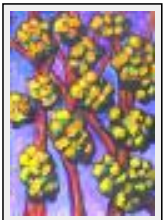

"Arbres 2/4"

Size (HxWxP) : 40x30x2 cm - Weight : 500 g
Style : Naive / Tech. : Acrylic on canvas
Theme : Landscape / Category : Painting
Price : Euros 300
Year : 2008