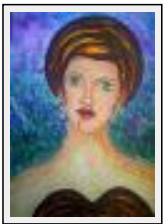

Fantaisy

"Femme au turban"

Size (HxWxP) : 40x30x2 cm - Weight : 500 g
Style : realism / Tech. : Acrylics
Theme : Imagination / Category : Painting
Sold
Year : 2008