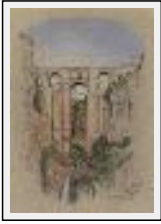

"Ronda"

Size (HxW) : 30x21 cm

Style : realism / Tech. : Pastel on paper

Theme : Landscape / Category : Drawing

Sold

Year : 2010