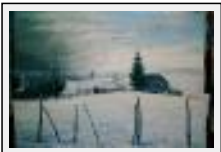

"neige à Cerneux Tissot"

Size (HxW) : 97x130 cm (60 F) Framed

Style : Figurative Style / Tech. : Oil on linen

Theme : Landscape / Category : Painting

Price : Euros 2250

Year : 2004