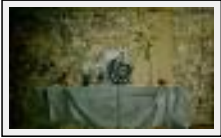

"déraisons"

Size (HxW) : 81x130 cm (60 M)

Style : realism / Tech. : Oil on linen

Theme : Still life / Category : Painting

Year : 2009