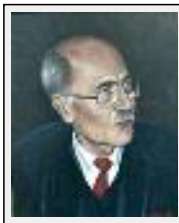

"Portrait de PAUL"

Size (HxW) : 61x54 cm Framed
Style : realism / Tech. : Oil on linen
Theme : Portrait / Category : Painting
Sold
Year : 2002