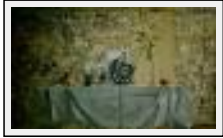

"déraisons"

Size (HxW) : 81x130 cm (60 M)

Style : realism / Tech. : Oil on linen

Theme : Still life / Category : Painting

Year : 2009