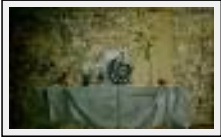

"déraisons"

Size (HxW) : 81x130 cm (60 M)
Style : realism / Tech. : Oil on linen
Theme : Still life / Category : Painting
Year : 2009