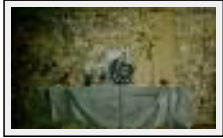

Size (HxW) : 97x130 cm (60 F) Framed  
Style : Figurative Style / Tech. : Oil on linen  
Theme : Landscape / Category : Painting  
Price : Euros 2250  
Year : 2004

---

**still life**

---

**"création"**

Size (HxW) : 33x54 cm  
Style : realism / Tech. : Oil on canvas  
Theme : Still life / Category : Painting  
Year : 2007