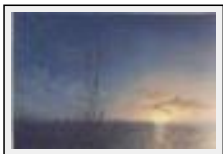

"Crepuscule de verre."

Size (HxW) : 38x55 cm (10 P)

Style : surrealist / Tech. : Oil on linen

Theme : Imagination / Category : Painting

Desc. : Oneiric imaginary landscape. Dispertion of the limits between matter and space by vegetable and mineral transparency.