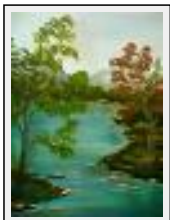

Sold

Year : 2006

**"Fall Waterfall"**

Size (HxW) : 25x30 cm

Style : realism / Tech. : Acrylic on board

Theme : Nature / Category : Painting

Year : 2000

**"fishing stream"**