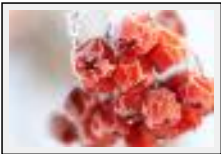

Theme : Landscape / Category : Photography

**"WOW!"**

Size (HxW) : 28x36 cm

Style : realism / Tech. : Print on paper

Theme : Landscape / Category : Photography

**"givre"**

Size (HxW) : 28x36 cm

Style : realism / Tech. : Print on paper

Theme : Nature / Category : Photography

**"tempête"**

Size (HxW) : 28x36 cm

Style : realism / Tech. : Print on paper

Theme : Nature / Category : Photography

Year : 2007

**"beauté éphémère"**

Size (HxW) : 28x36 cm