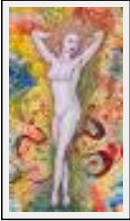

"Ondine"

Size (HxW) : 81x54 cm (25 M)

Style : realism / Tech. : Acrylic on board

Theme : Character / People / Category : Painting

Year : 2004