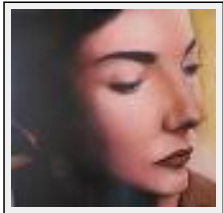

Size (HxWxP) : 20x15x3 cm

Style : realism / Tech. : Oil on wood

Theme : Portrait / Category : Painting

Price : Euros 295

Year : 2009

Desc. : Representation of portraits throughout the world.

**"Marias Callas"**