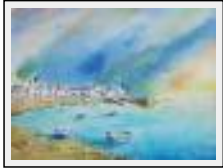

Theme : Building / Category : Painting

Year : 2009

"Normandie"

Size (HxW) : 28x38 cm

Style : Figurative Style / Tech. : Watercolour on paper

Theme : Building / Category : Painting

Year : 2009

"Paimpol"