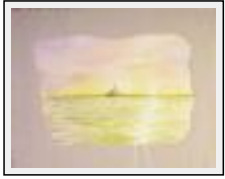

"Mt St Michel 2"

Size (HxW) : 42x52 cm Framed

Style : Figurative Style / Tech. : Watercolour on paper

Theme : Landscape / Category : Painting

Year : 2007

Desc. : aquarelle encadrée entre deux verres