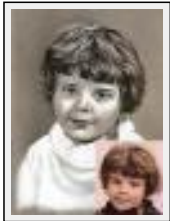

"Portrait d'Ocre"

Size (HxW) : 50x35 cm

Style : realism / Tech. : Pastel on paper

Theme : Portrait / Category : Drawing

Sold