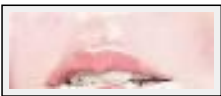

"Test Pastels B"

Size (HxW) : 6x15 cm

Style : realism / Tech. : Pastel

Theme : Portrait / Category : Drawing

Year : 2012