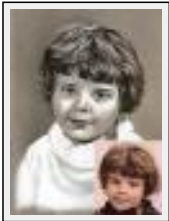

"Portrait d'Ocre"

Size (HxW) : 50x35 cm

Style : realism / Tech. : Pastel on paper

Theme : Portrait / Category : Drawing

Sold