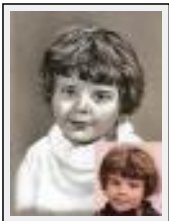

"Portrait d'Ocre"

Size (HxW) : 50x35 cm

Style : realism / Tech. : Pastel on paper

Theme : Portrait / Category : Drawing

Sold