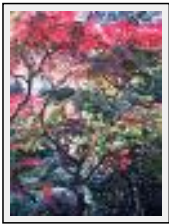

"Palette en automne"

Size (HxW) : 60x40 cm Framed

Style : Figurative Style / Tech. : Pastel

Theme : Nature / Category : Drawing

Sold

Year : 2010

Desc. : Albert Kahn garden