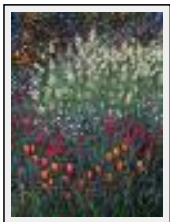

"Palette estivale"

Size (HxW) : 40x30 cm

Style : Figurative Style / Tech. : Pastel

Theme : Nature / Category : Drawing

Sold