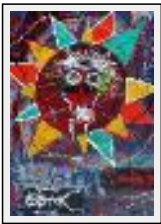

"Mardi Soir"

Size (HxW) : 120x85 cm

Style : Expressionism / Tech. : Oil on canvas

Theme : Portrait / Category : Painting

Year : 2005