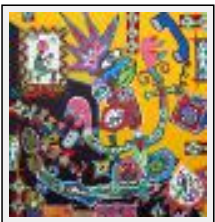

"No More"

Size (HxW) : 150x150 cm

Style : Expressionism / Tech. : Oil on canvas

Theme : Character / People / Category : Painting

Year : 2006

Desc. : oil and collage