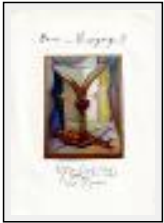

"l'arbre d'amour et de sagesse"

Size (HxW) : 65x50 cm (15 P)

Style : Symbolism / Tech. : Pastel on paper

Theme : Character / People / Category : Collage/drawing