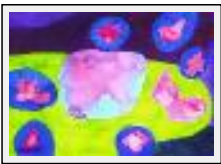

**"Clan"**

Size (HxW) : 24x32 cm Framed  
Style : Abstract / Tech. : Watercolour on paper  
Theme : Not figurative / Category : Painting  
Price : Euros 1000  
Year : 2004  
Desc. : watercolor

---

**2006**