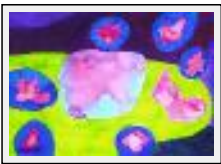

**"Clan"**

Size (HxW) : 24x32 cm Framed  
Style : Abstract / Tech. : Watercolour on paper  
Theme : Not figurative / Category : Painting  
Price : Euros 1000  
Year : 2004  
Desc. : watercolor

---

**2006**