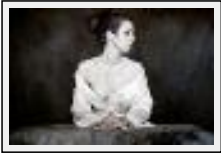

"Corinne"

Size (HxW) : 40x50 cm

Style : realism / Tech. : Print on paper

Theme : Dish / Category : Photography

Price : Euros 80

Year : 2009