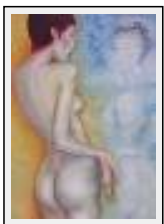

"regard sur soi"

Size (HxW) : 80x60 cm

Style : Figurative Style / Tech. : Oil on linen

Theme : nudes / Category : Painting

Year : 2005