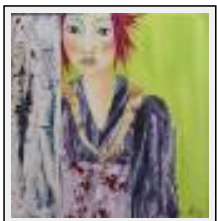

"bambou"

Size (HxW) : 40x40 cm

Style : Figurative Style / Tech. : Monotype

Theme : Oriental / Category : Painting

Desc. : monotypes et peinture à l'huile