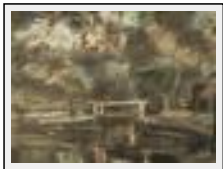

Style : Figurative Style / Tech. : Painted wood

Theme : Landscape / Category : Painting

Year : 1995

Desc. : Dutch scenery

"Dutch scenery (a roadside bench)"

Size (HxWxP) : 23x28x2 cm

Style : Figurative Style / Tech. : Acrylic on canvas