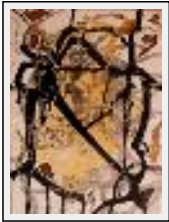

"Rock'n roll"

Size (HxW) : 24x18 cm (3 M)

Style : Abstract / Tech. : mixed

Theme : Not figurative / Category : Painting

Year : 2010

Desc. : Encre de Chine et médium sur toile