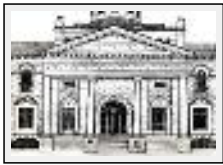

Size (HxW) : 38x27 cm

Style : realism / Tech. : Mixed media on paper

Theme : Building / Category : Drawing

Price : \$ 375

Year : 2007

Desc. : Limestone City, Kingston Ontario Canada - marvelous historic buildings built of limestone years ago