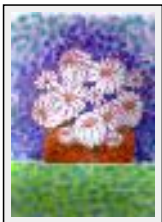

"Flowers"

Size (HxW) : 27x22 cm (3 F)
Style : Figurative Style / Tech. : mixed
Theme : Plants / Category : Painting
Price : $ 375
Year : 2007