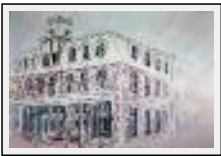

"Penitentiary Museum atop hill Kingston"

Size (HxW) : 17x38 cm

Style : realism / Tech. : Watercolour

Theme : Building / Category : Painting

Price : \$ 375

Year : 2007

Desc. : Limestone City Kingston Ontario Canada - Limestone City and First Capital of Canada