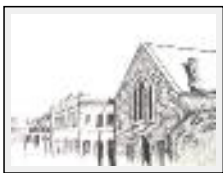

Size (HxW) : 27x38 cm

Style : realism / Tech. : Mixed media on paper

Theme : Building / Category : Drawing

Price : \$ 375

Year : 2007

Desc. : Limestone City Kingston Ontario Canada

"Kingston Limestone Street"