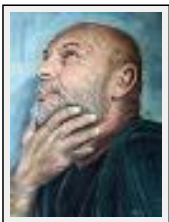

"Réflexion"

Size (HxW) : 40x30 cm

Style : realism / Tech. : Acrylic on board

Theme : Portrait / Category : Painting

Year : 2011

Desc. : Réflexion