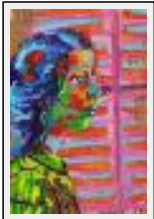

"Les Poches crevées; le Paletot idéal"

Size (HxW) : 20x15 cm

Style : Figurative Style / Tech. : Pastel

Theme : Character / People / Category : Painting

Price : Euros 35

Sold

Year : 2008

Desc. : Cardboard pasted on drawing paper/ bristol board 16x24cm